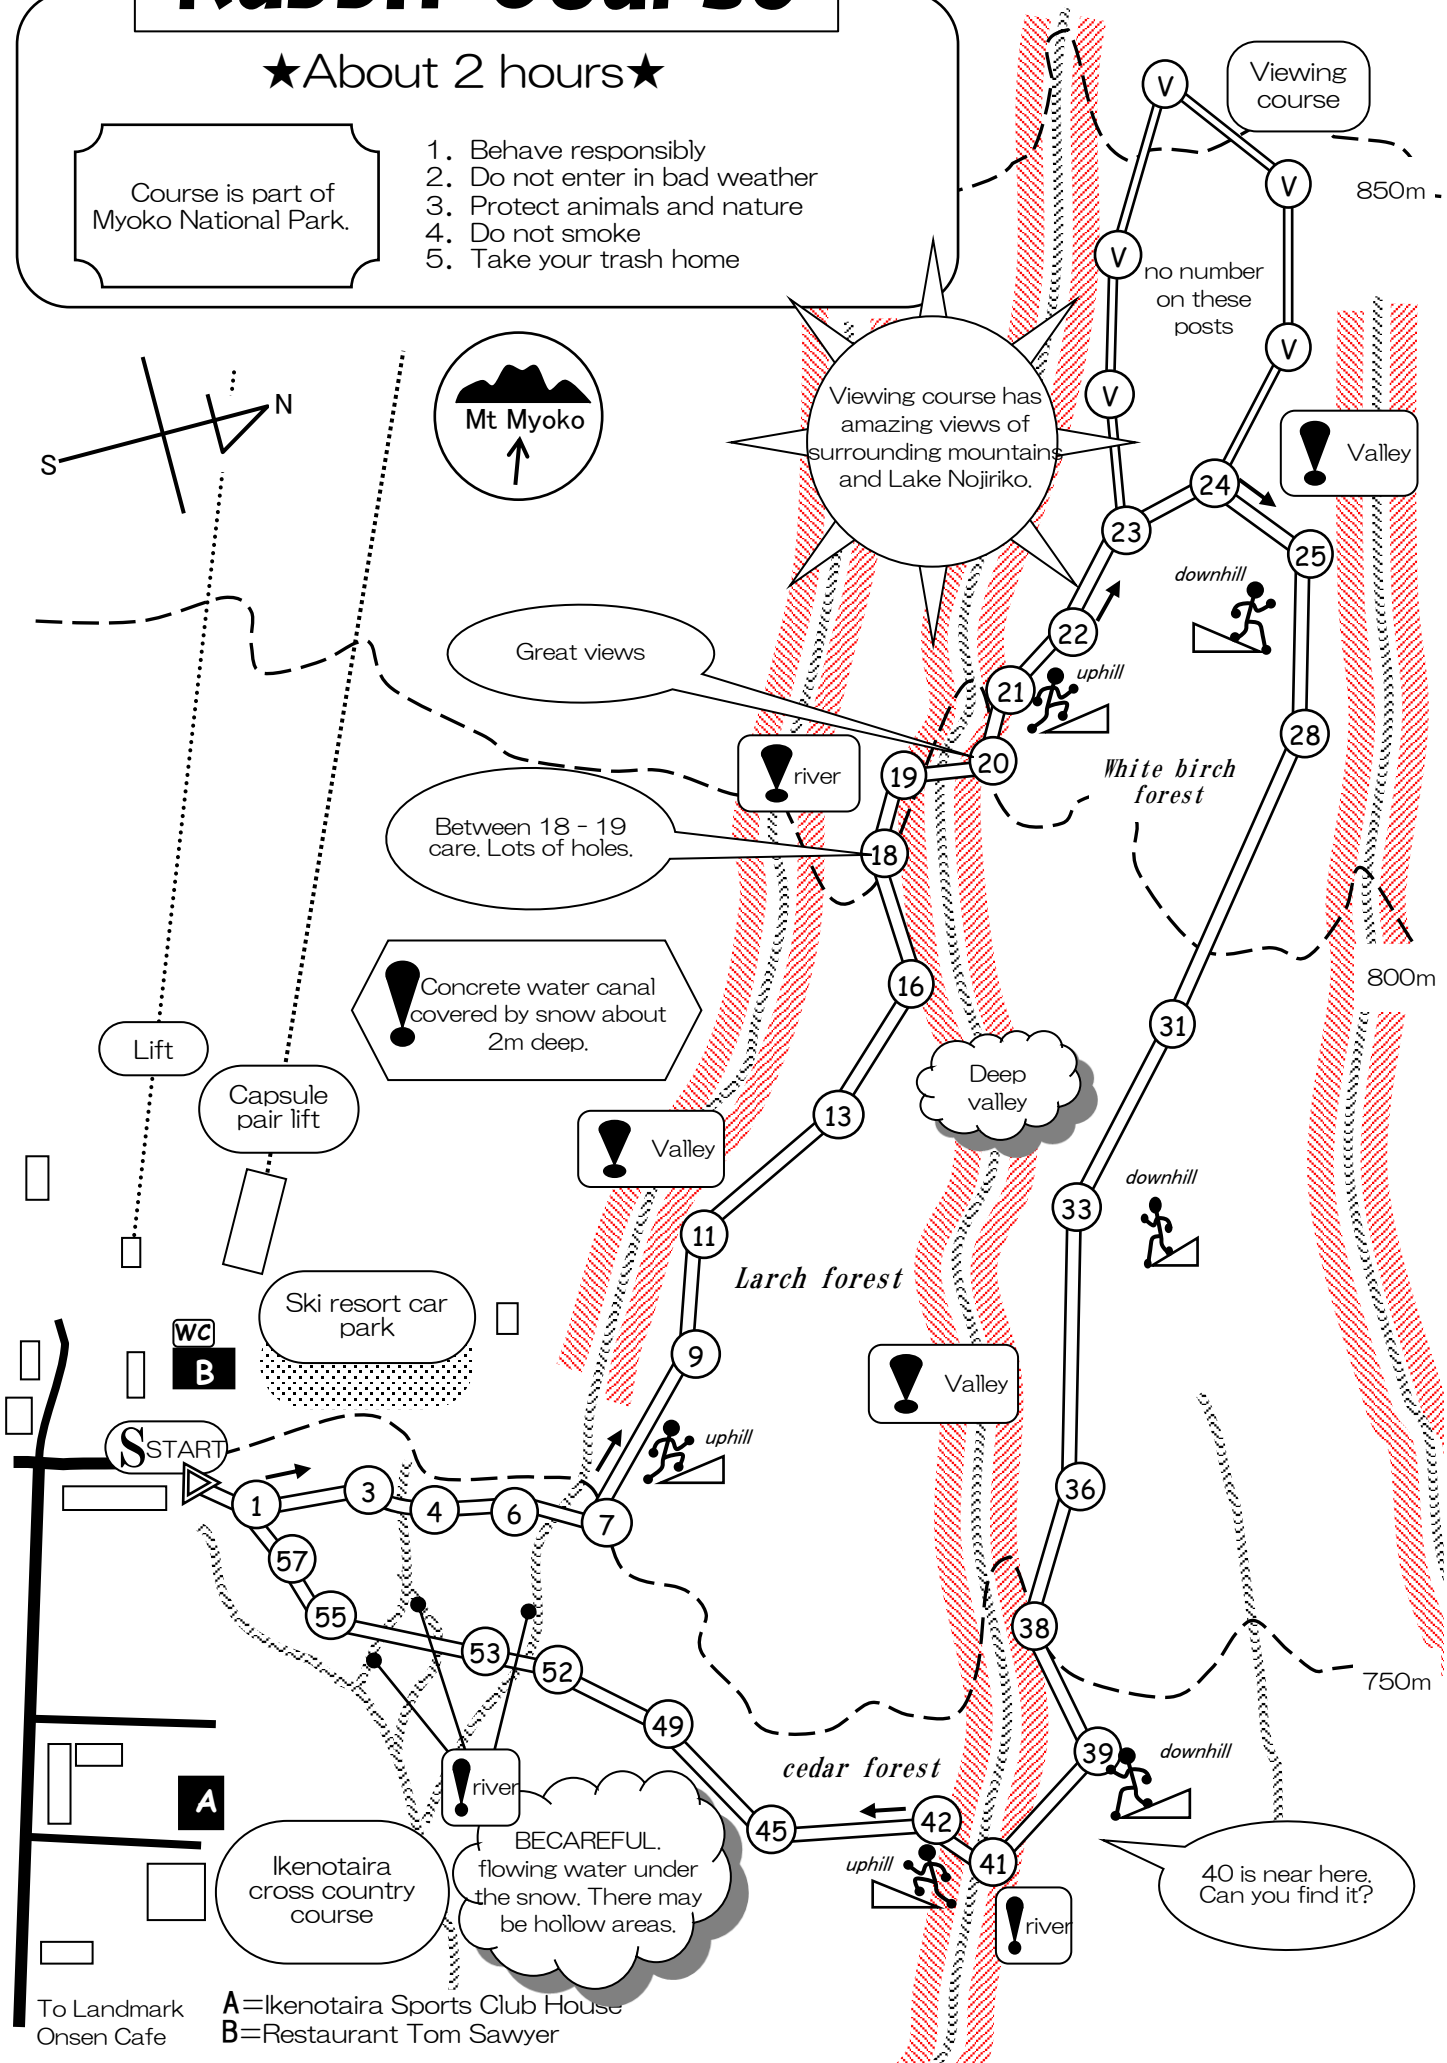

Rabbit Course

★About 2 hours★

Course is part of Myoko National Park.

1. Behave responsibly
2. Do not enter in bad weather
3. Protect animals and nature
4. Do not smoke
5. Take your trash home

To Landmark
Onsen Cafe

A = Ikenotaira Sports Club House
B = Restaurant Tom Sawyer